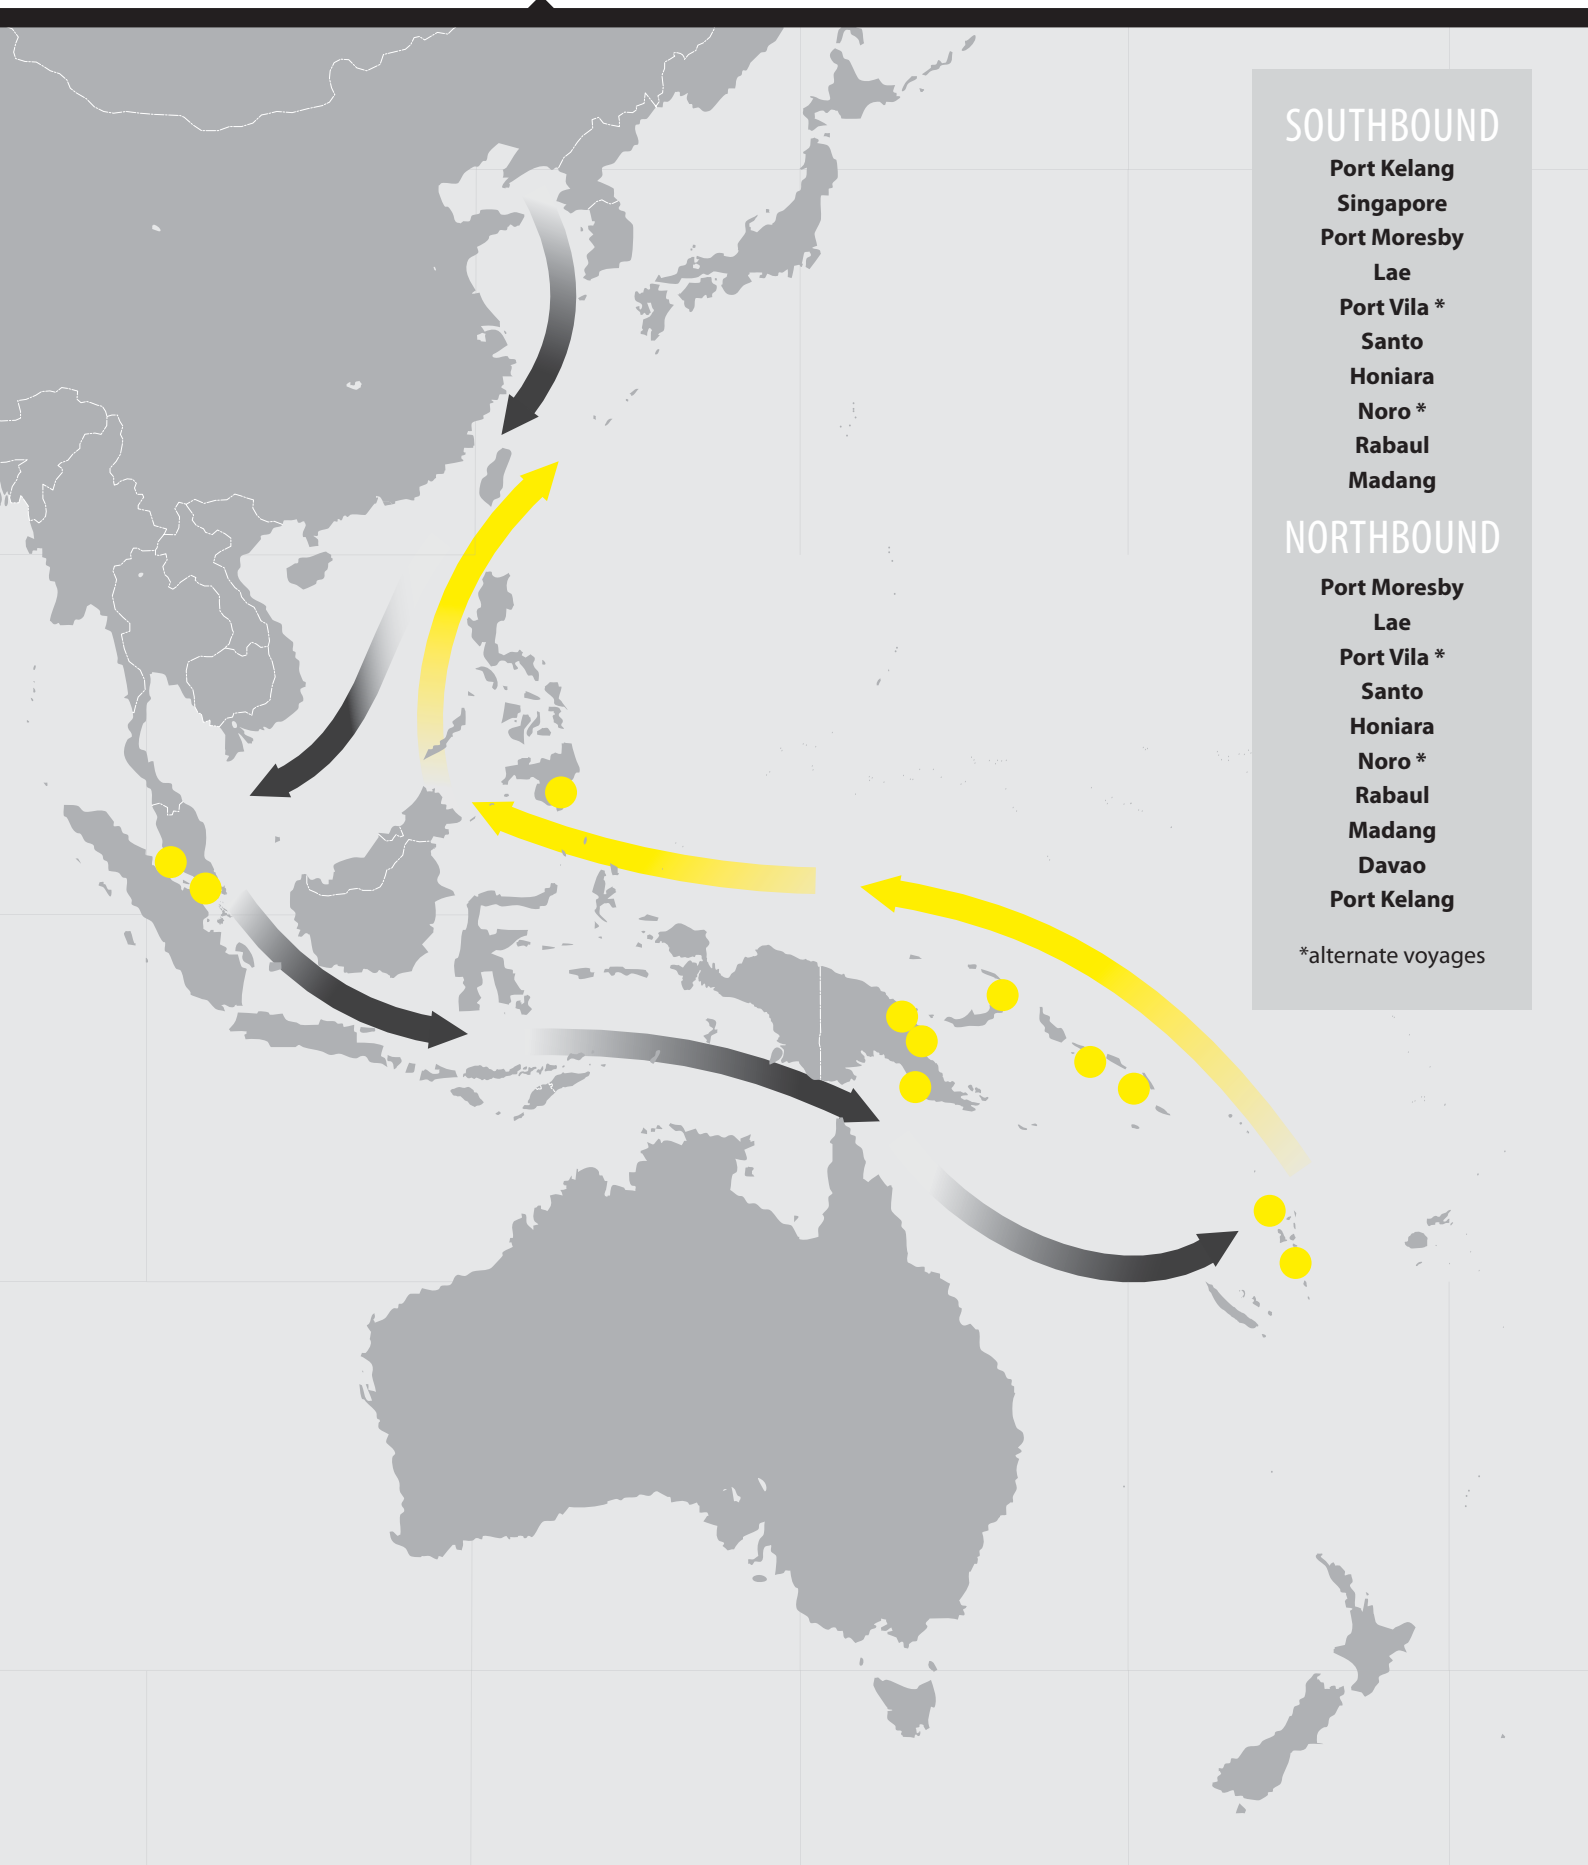

**CARPENTERS
SHIPPING**

SERVICE ROUTING

SOUTHBOUND

- Port Kelang
- Singapore
- Port Moresby
- Lae
- Port Vila *
- Santo
- Honiara
- Noro *
- Rabaul
- Madang

NORTHBOUND

- Port Moresby
- Lae
- Port Vila *
- Santo
- Honiara
- Noro *
- Rabaul
- Madang
- Davao
- Port Kelang

*alternate voyages

BREAKBULK • REEFER • CONTAINER • PROJECT CARGOES

www.carpentersshipping.com